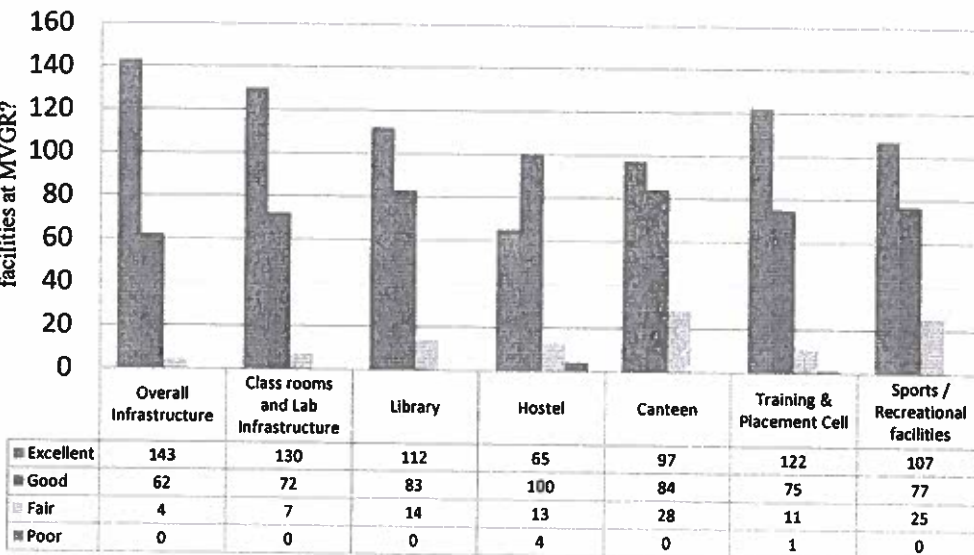

Academic Year: 2014-15 :: B.Tech.

Q: How would you rate the following services / facilities at MVGR?