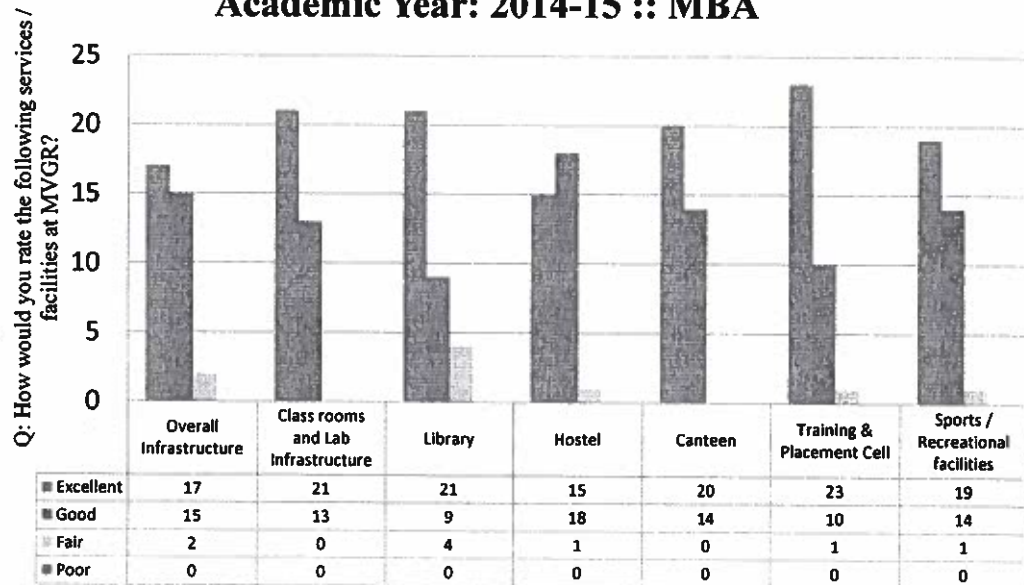

Academic Year: 2014-15 :: MBA